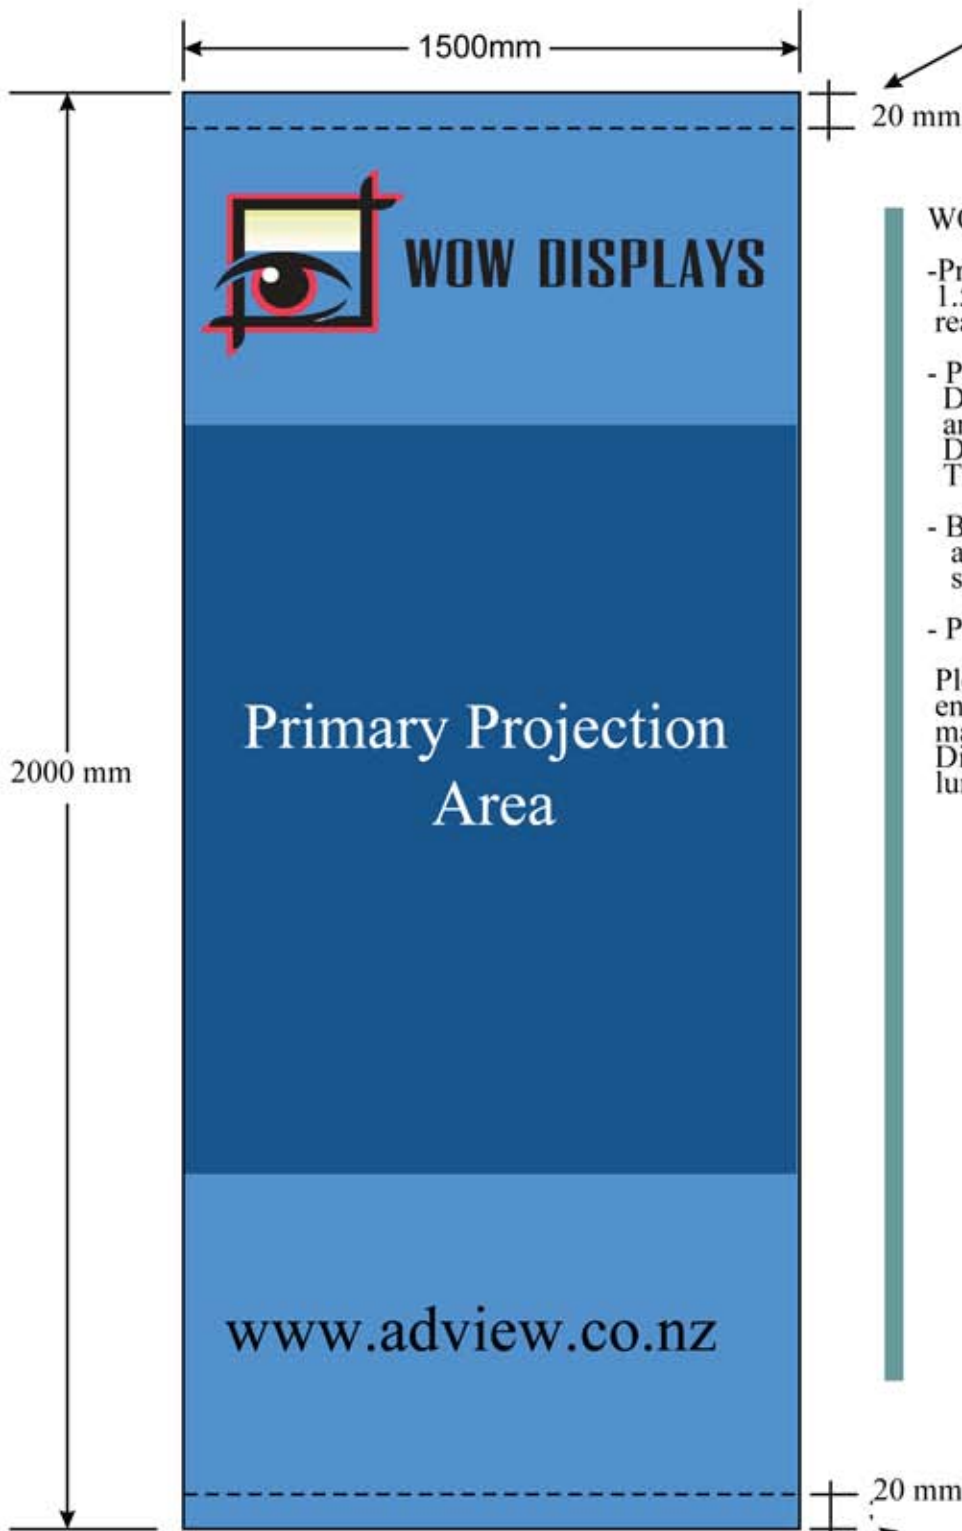

WOW DISPLAYS

Regular Roll-Up 1500mm Template

Keep important information out of this area

WOW Display Packages

- Projection film area consists of 1.5 x 1.0 metre high quality rear projection film.
- Projection films available
 - Double White (360degree viewing angle)
 - Dark Grey (bright conditions)
 - Transparent (Holographic effect)
- Branding area is a non projection area and will require regular print specifications.
- Projectors

Keep important information out of this area