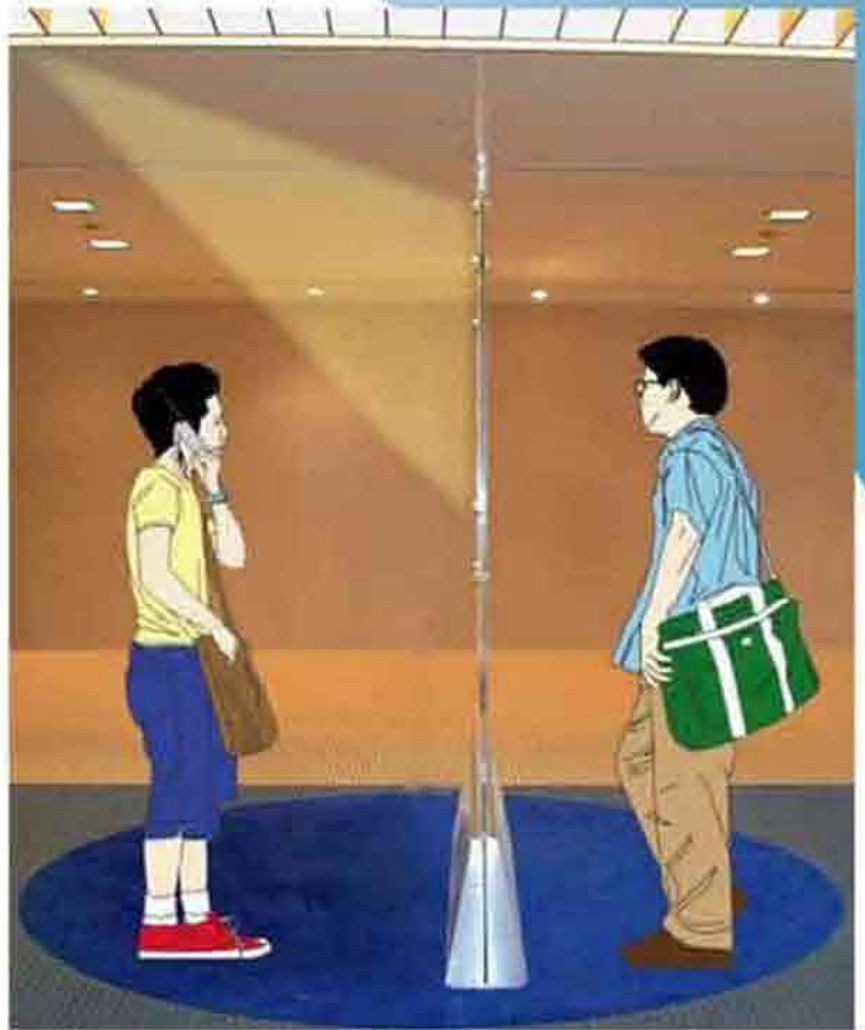

ADVIEW Projection Film PATENTED

**Vibrant Image
on Both Sides**

Front Projection

Rear Projection

**Front & Rear
Projection**

Stunning Quality

**Increased
Product
Awareness**

Also for Special Effects & Control Rooms

Why buy two when one will do? **Adview** gives your customers an image on both sides.

The special construction of the **Adview** film allows you to show the same image on both sides with only one projector.

Smart graphics allows you to rotate text so that customers on both sides see your messages to full advantage.

The ultra-thin film is only 0.3mm thick, with standard widths up to 2.1 metres wide and is available in 4:3 and 16:9 ratios.

Adview can be used in special effects, retail and corporate environments or control rooms.

Can be used as rear projection, front projection or both sides at the same time.

For further information contact: